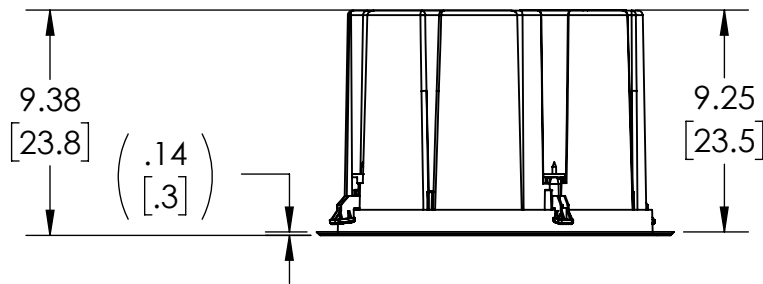

ALIGN WITH EDGE OF JOIST FOR  
STANDARD 16 INCH SPACED JOISTS

CUTOUT TEMPLATE

UNCLAMPED SHIPPING POSITION

NOTES

- CUTOUT TEMPLATE:  $\phi$  340 MM /  $\phi$  13.39 INCHES

MODEL: THX-5002-S

DATE: 2018-10-22

DIM: INCH [CM]