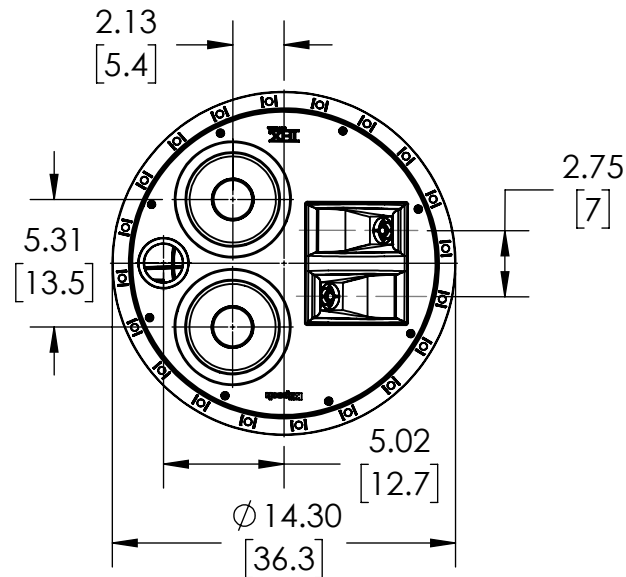

ALIGN WITH EDGE OF JOIST FOR  
STANDARD 16 INCH SPACED JOISTS

CUTOUT TEMPLATE

UNCLAMPED SHIPPING POSITION

NOTES

- CUTOUT TEMPLATE:  $\phi$  340 MM /  $\phi$  13.39 INCHES

MODEL: THX-5002-S

DATE: 2018-10-22

DIM: INCH [CM]