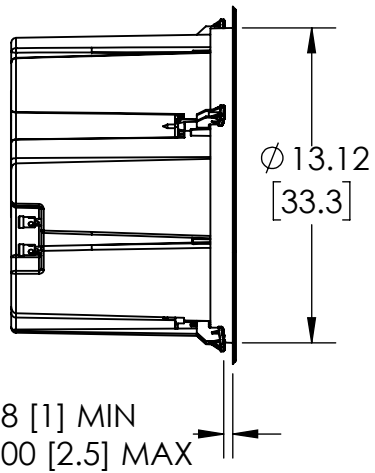

ALIGN WITH EDGE OF JOIST FOR  
STANDARD 16 INCH SPACED JOISTS

CUTOUT TEMPLATE

UNCLAMPED SHIPPING POSITION

NOTES

- CUTOUT TEMPLATE:  $\phi$  340 MM /  $\phi$  13.39 INCHES

MODEL: THX-5002-S

DATE: 2018-10-22

DIM: INCH [CM]