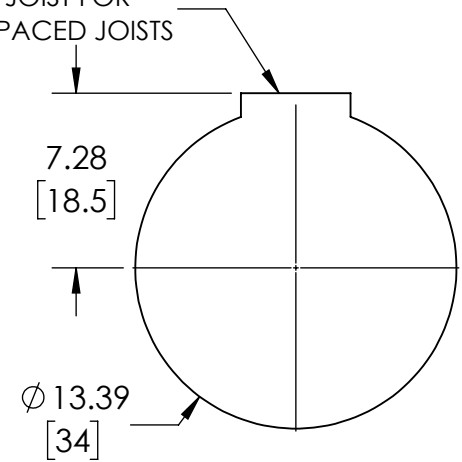

ALIGN WITH EDGE OF JOIST FOR  
STANDARD 16 INCH SPACED JOISTS

CUTOUT TEMPLATE

UNCLAMPED SHIPPING POSITION

NOTES

- CUTOUT TEMPLATE:  $\phi$  340 MM /  $\phi$  13.39 INCHES

MODEL: THX-5002-S

DATE: 2018-10-22

DIM: INCH [CM]